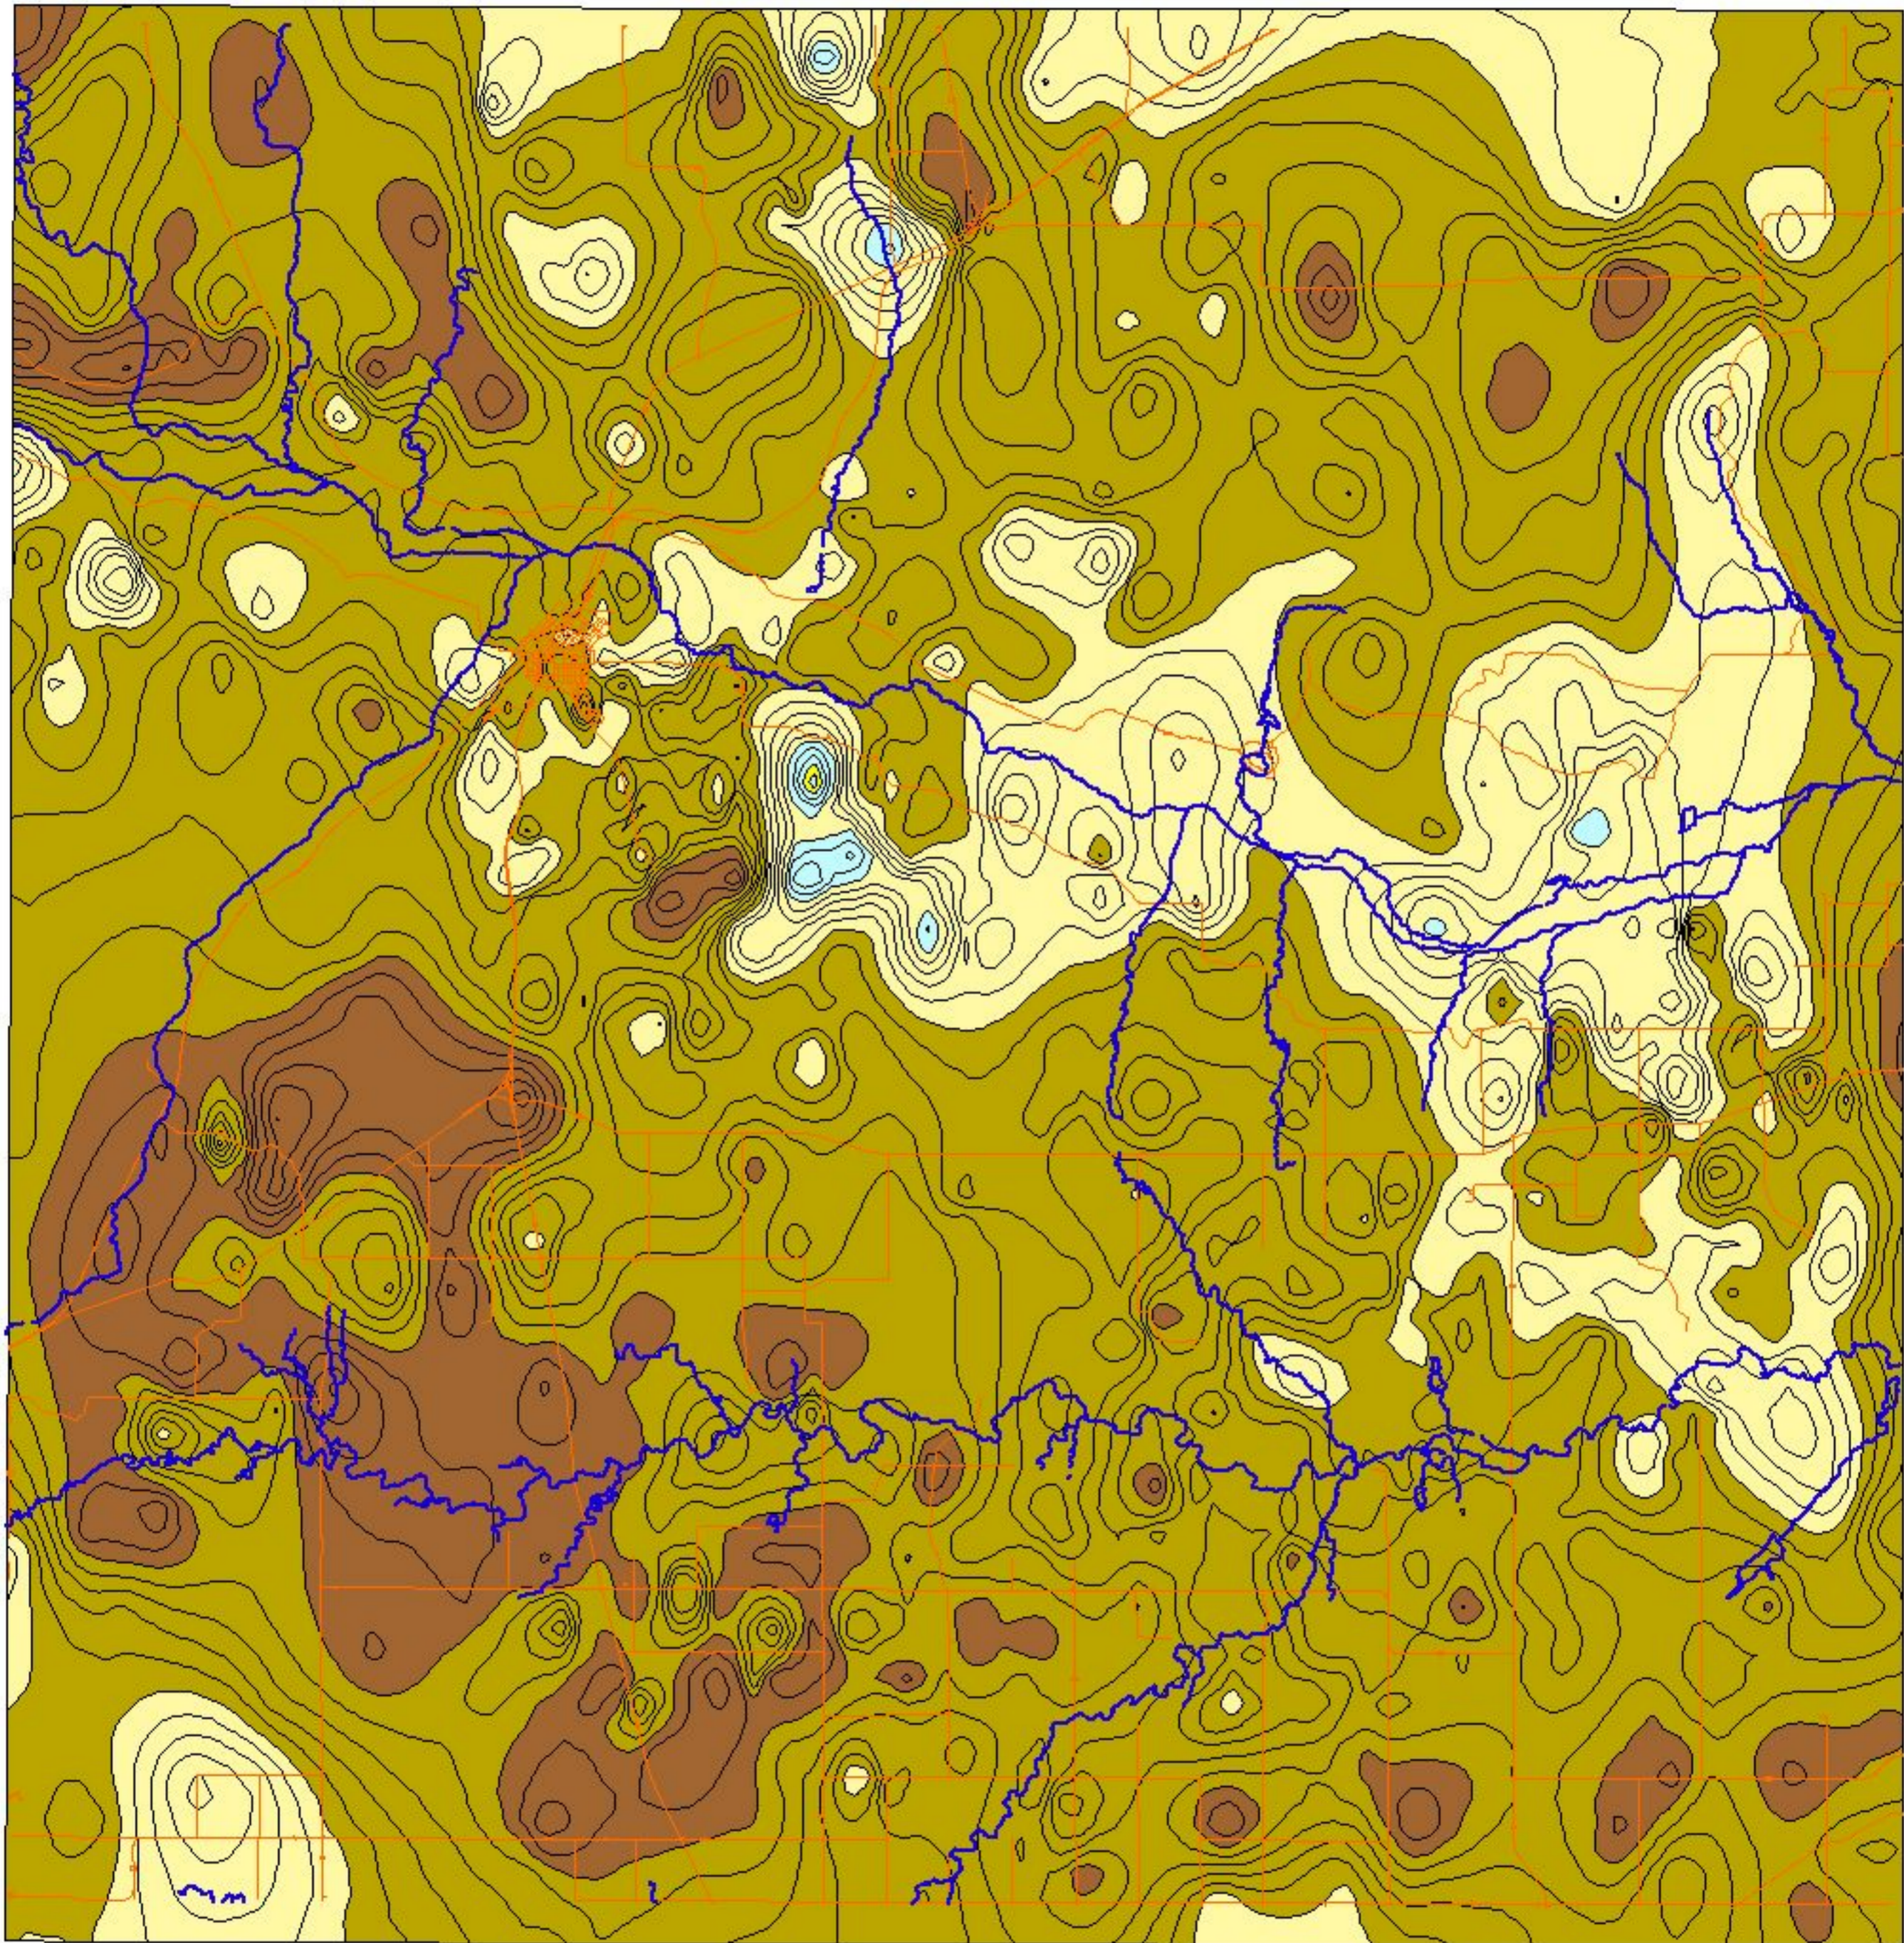

HEMPHILL COUNTY TEXAS

Red Bed Elevation 2022 Update

contour interval 20 feet

HEMPHILL COUNTY UWCD
Box 1142
Canadian, TX 79014
506 323 8350
www.hemphilluwcd.org

Update based on previous work by:
Ray Brady 1999-2006
Daniel B. Stephens 2006-2009
RMBJ Geo Inc 2006-2022